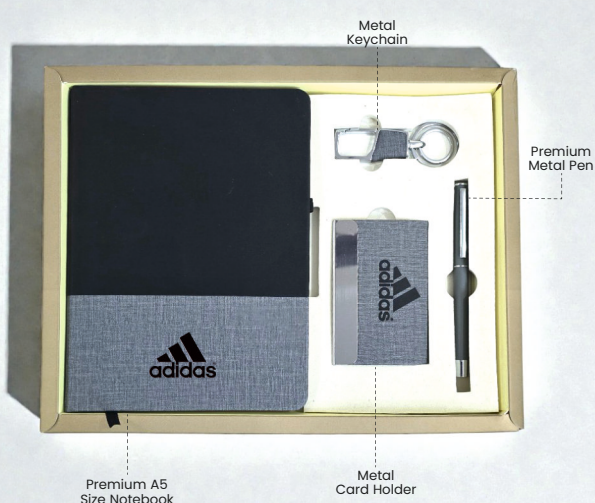

GS4046(A)

CANVAS QUADRA PRO SET