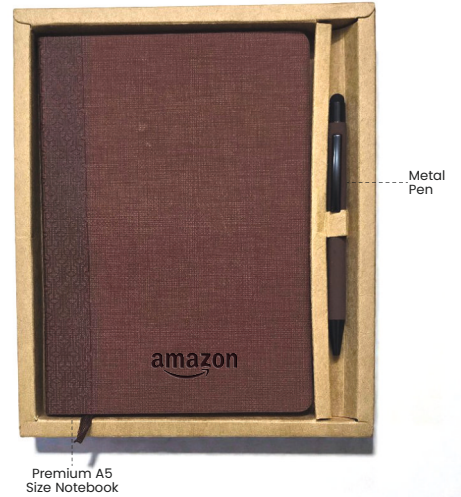

CANVAS SPINE DIE GIFT SET