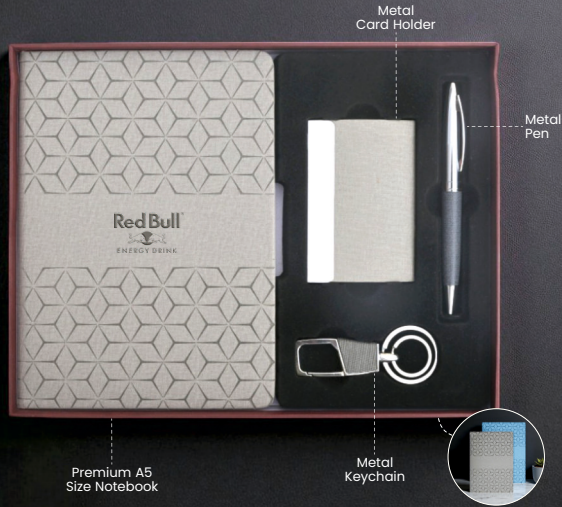

GS4031

HEXA MARK HARDBOUND | PREMIUM 4 IN 1 SET