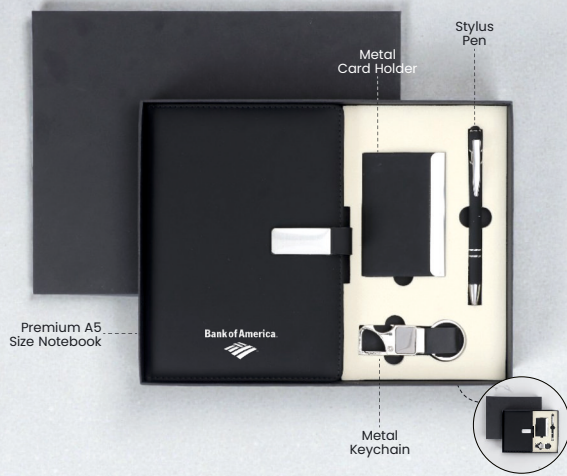

## PREMIUM GOLDEN TOUCH 4-IN-1 SET

*Coming Soon...*

**4 IN 1  
NOTEBOOK, CARD HOLDER, PEN, KEYCHAIN  
COLLECTION**

GS4001(A)

**BUSINESS CLASS | PREMIUM 4 IN 1 SET**

GS4001(B)

**BUSINESS CLASS | PREMIUM 4 IN 1 SET**

GS4003(A)

**ELITE LOCK NOTEBOOK 4-IN-1 SET**

GS4003(B)

**ELITE LOCK NOTEBOOK 4-IN-1 SET**

GS4005