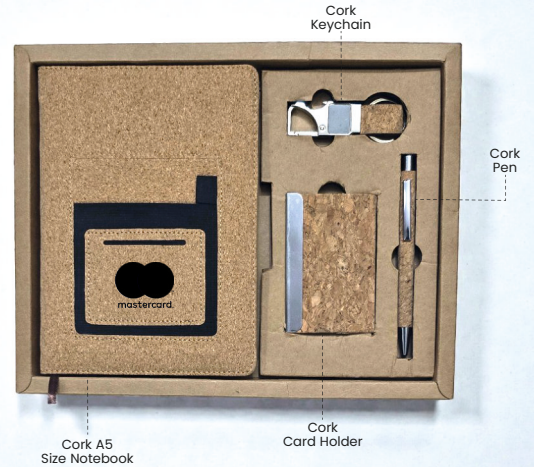

4-IN-1 GIFT SET - CORK POCKET JOURNAL