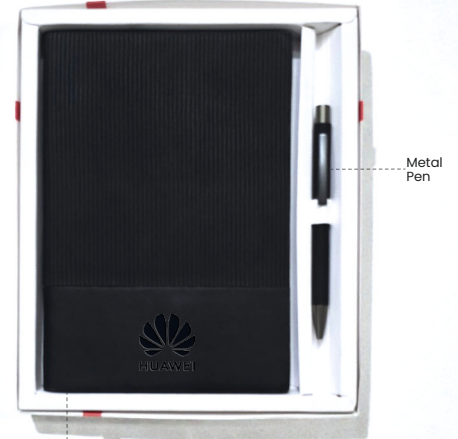

MELODY | SOFTBOUND 2 IN 1 SET

Metal Pen

Premium A5
Size Notebook