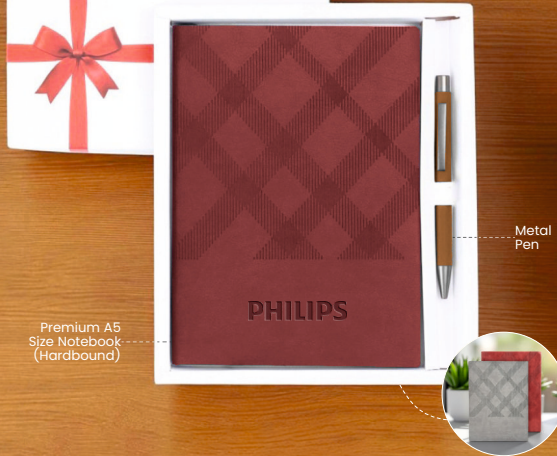

GRID WEAVE DUO - PREMIUM 2-IN-1 SET

Premium A5
Size Notebook
(Hardbound)

Metal
Pen

Available Colors - ●●●●

GS2013(A)