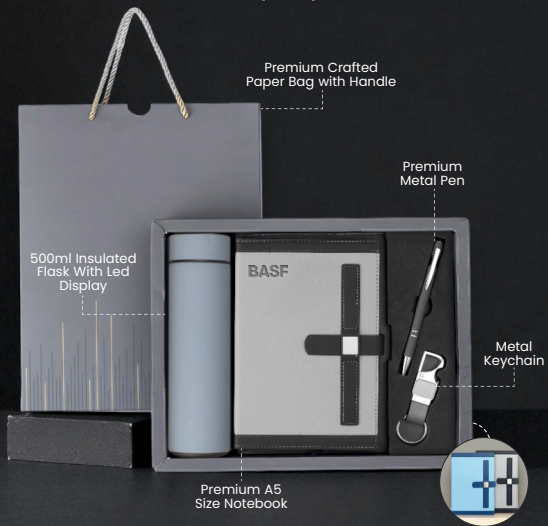

GS4505(B)

NOTE PLUS LOCK JOURNAL NOTEBOOK 4 IN 1 SET (GREY)