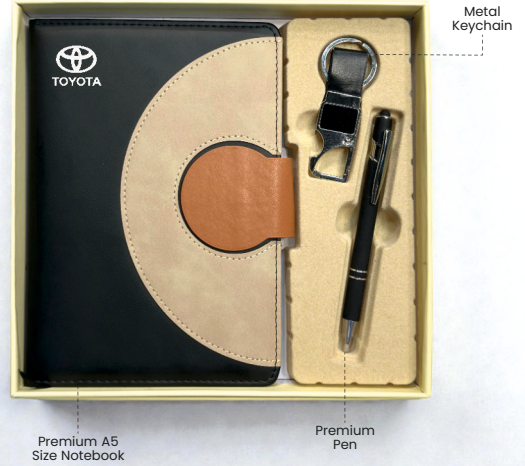

TRI AURA PRIME 3-IN-1 EXECUTIVE GIFT SET