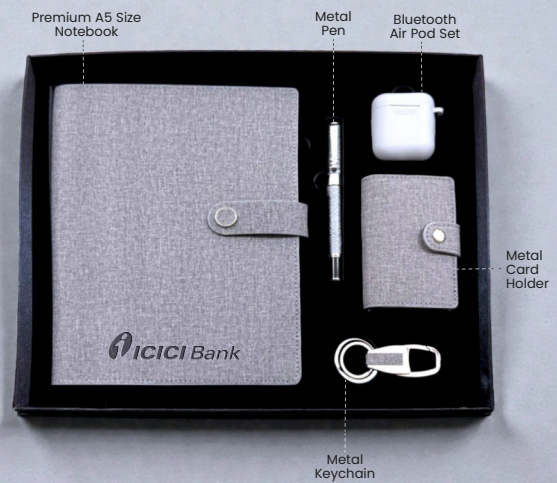

CANVAS CORE | 5-IN-1 AIR POD SET