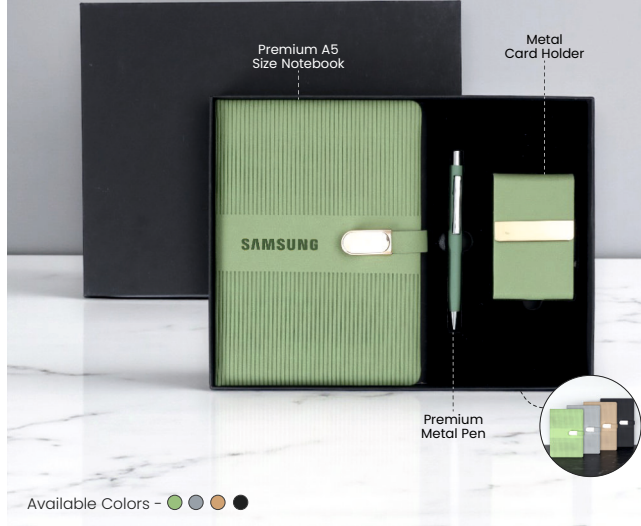

BUSINESS CLASS | LINED NOTEBOOK 3 IN 1 SET