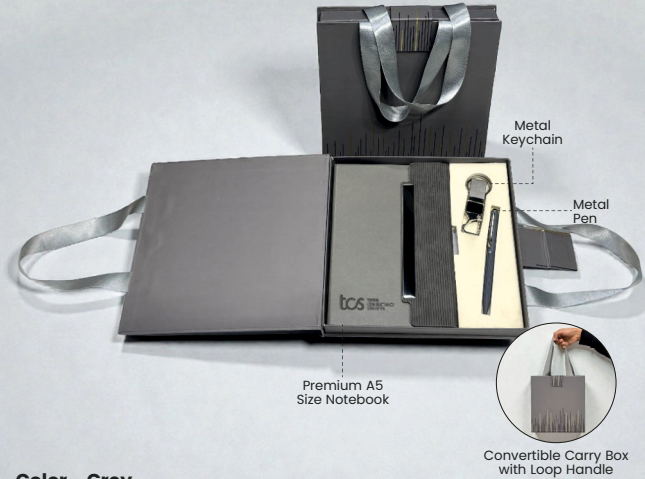

VERTICAL TEXTURED FLAP TRIO COLLECTION