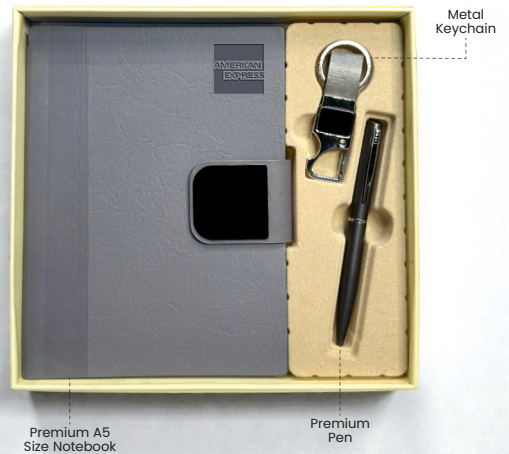

TRI SEAL | SIGNATURE 3-IN-1 GIFT PACK