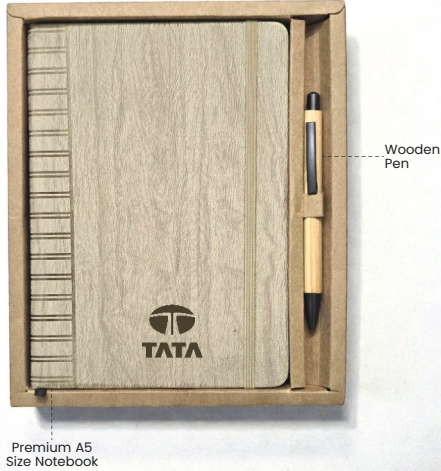

GS2068

ECO | CORPORATE DUO WOODEN GIFT SET