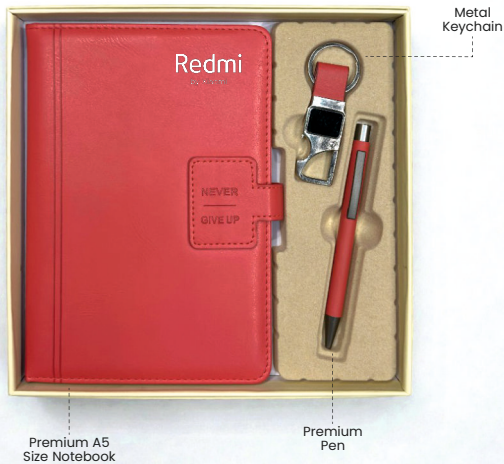

**INSPIRE LOCK | SPONGE NOTEBOOK
TRIO COLLECTION**