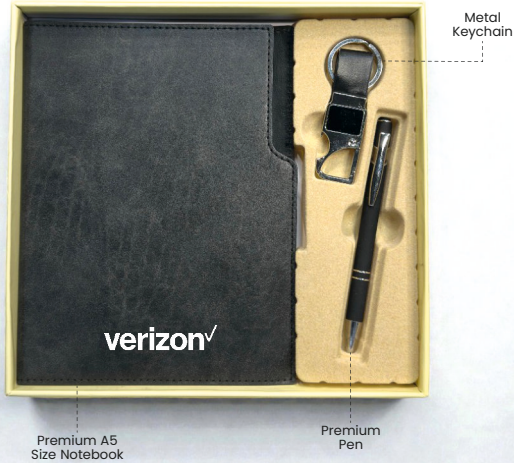

GS3052(A)

PRIME PRO 3-IN-1 CORPORATE COMBO