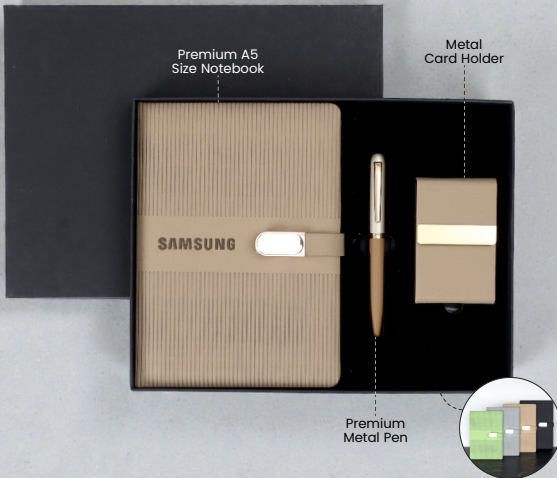

BUSINESS CLASS | LINED NOTEBOOK 3 IN 1 SET