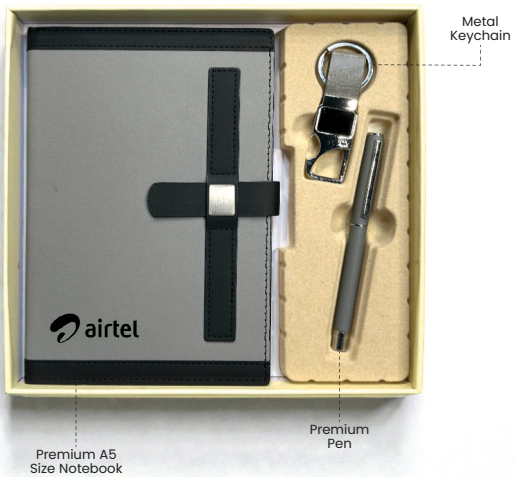

NOTE PLUS | EXECUTIVE JOURNAL TRIO COLLECTION