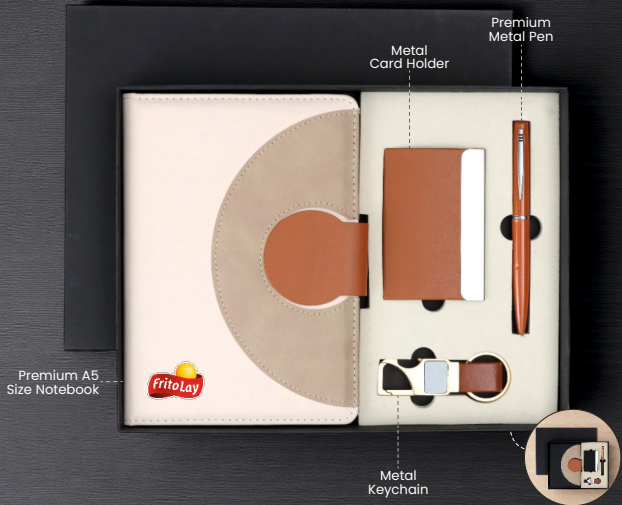

### SIGNATURE WOODEN 4-IN-1 CORPORATE SET

GS4015

### CORPORATE PREMIUM SEMI-CIRCLE LOCK 4-IN-1 SET

Premium A5 Size Notebook

Metal Card Holder

Premium Metal Pen

Metal Keychain

Available Colors - ● ○

GS4020