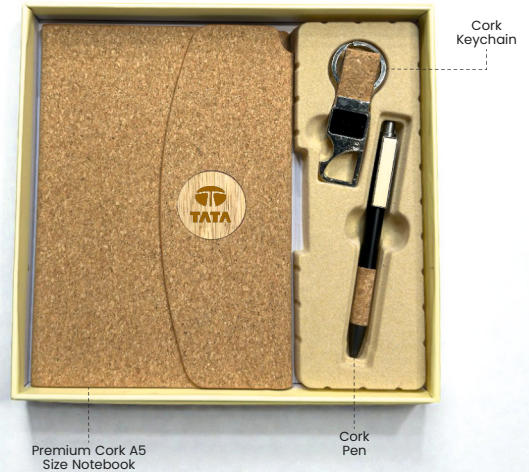

**CORK SPHERE | FLAP NOTEBOOK
TRIO COLLECTION**