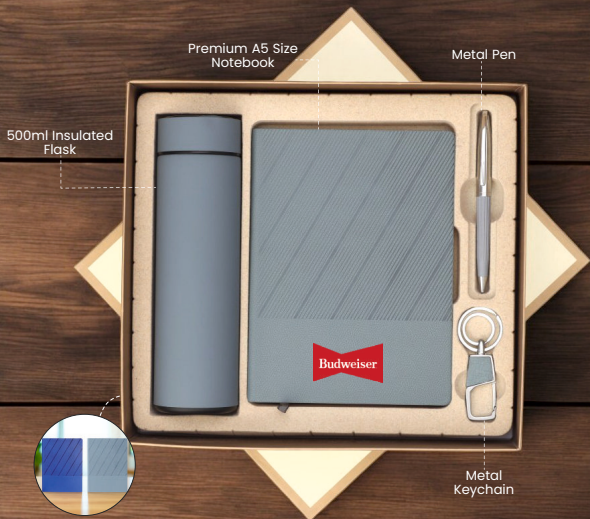

GREY FUSION | SIGNATURE GIFT BOX