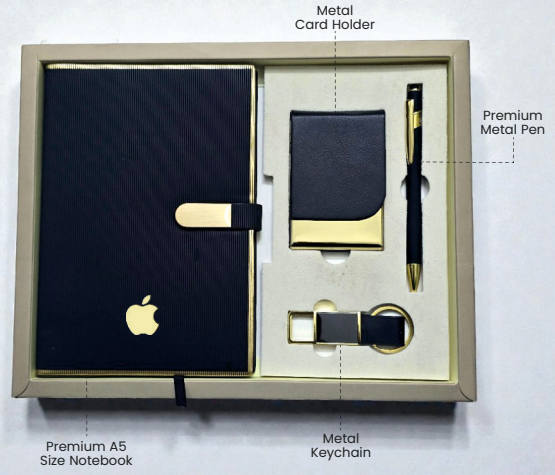

4-IN-1 GIFT SET - GOLDEN ACCENT PRIME EDITION