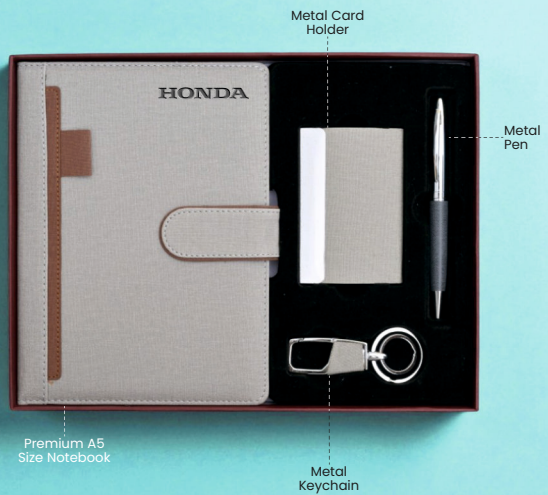

CANVAS NOTE | PREMIUM 4 IN 1 SET

Premium A5 Size Notebook

Metal Card Holder

Metal Pen

Metal Keychain

Available Colors - ● ○

GS4030