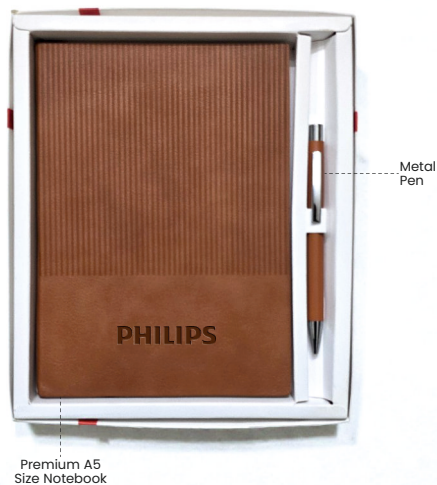

GS2009(B)

STRIO | MINIMAL GIFT DUO