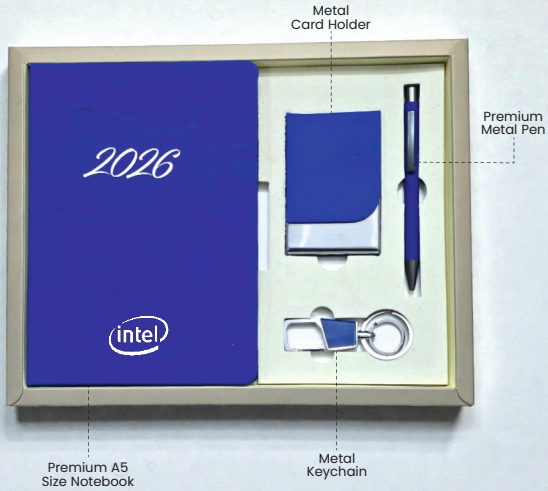

GS4043

PRESTIGE QUAD GIFT ENSEMBLE