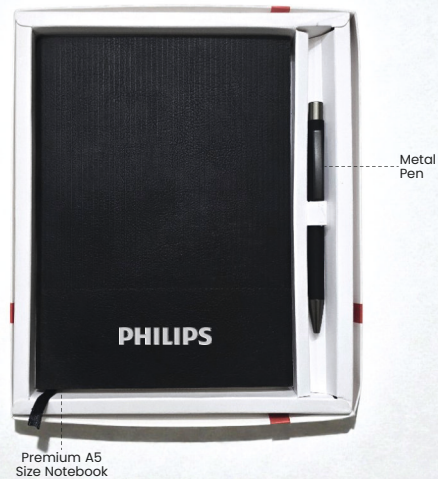

CARAMEL NOTE - PREMIUM GIFT DUO

Premium A5  
Size Notebook  
(Hardbound)

Metal  
Pen

GS2007(A)

IMPERIAL BROWN - PREMIUM 2-IN-1 KIT

Premium A5  
Size Notebook  
(Hardbound)

Metal  
Pen

GS2007(B)

IMPERIAL BROWN - PREMIUM 2-IN-1 KIT

Premium A5  
Size Notebook  
(Hardbound)

Metal  
Pen

GS2008

CORK SILK EDITION - NATURE-INSPIRED GIFT SET

GS2009(A)

STRIO | MINIMAL GIFT DUO

GS2009(B)