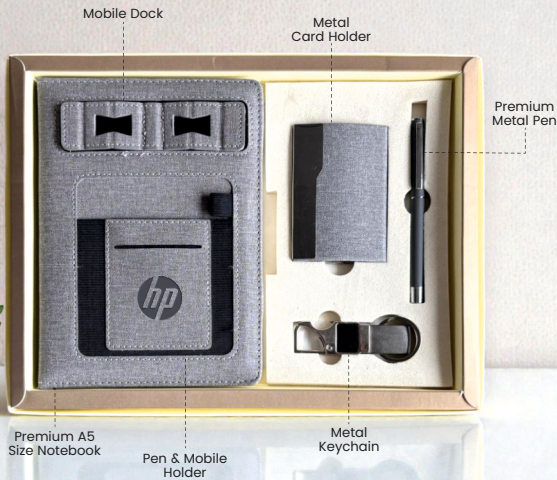

LUXE 4 EXECUTIVE EDITION