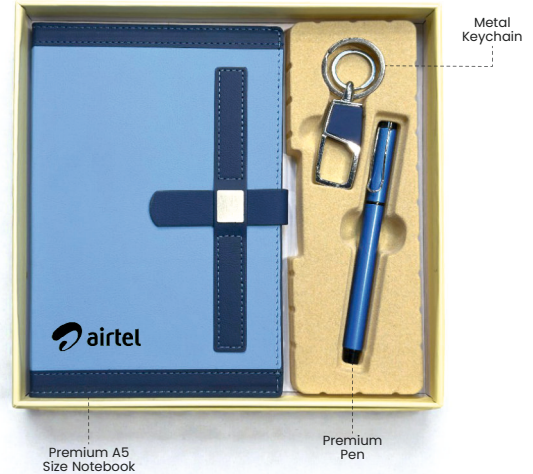

TRI MARK SIGNATURE 3-IN-1 SET